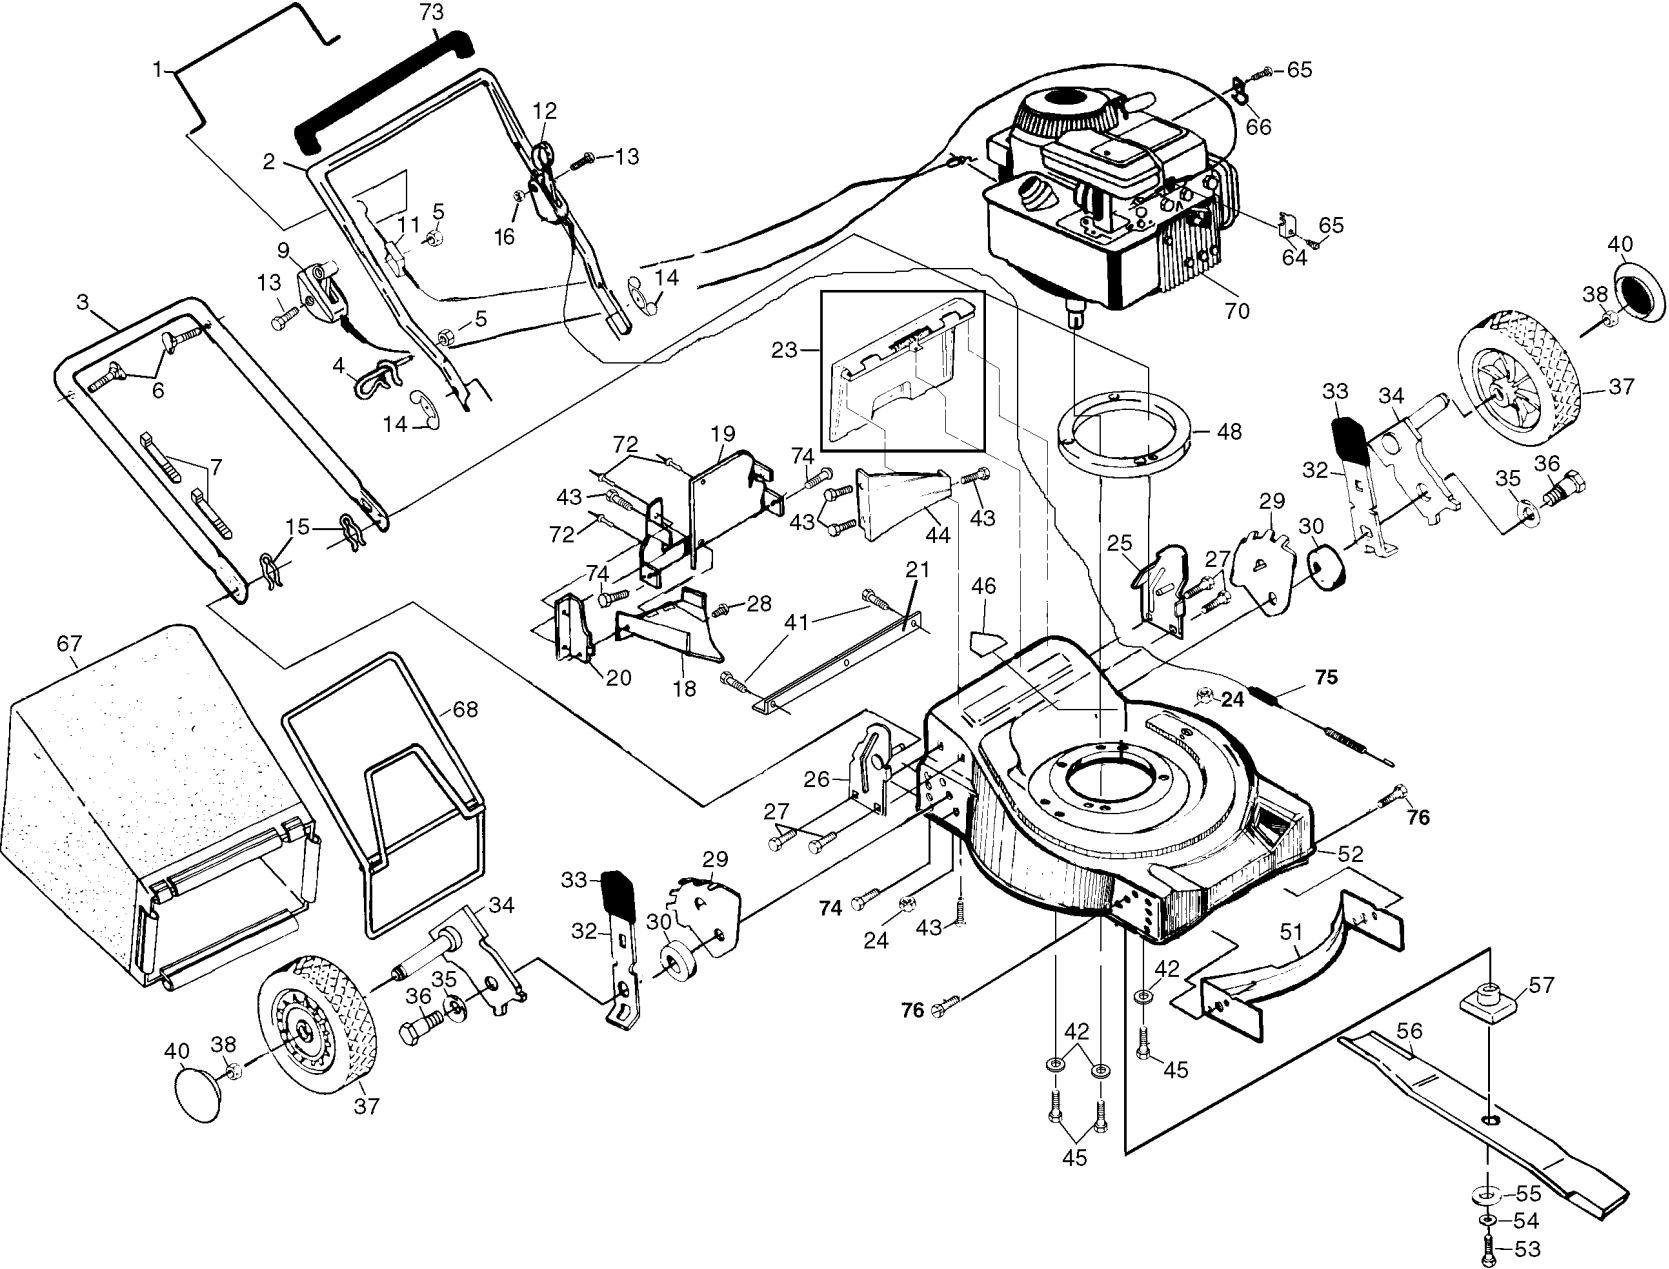

REPAIR PARTS

20" ROTARY LAWN MOWER - - MODEL NO. 150D (P150DTL), PRODUCT NO. 954 06 88-02

KEY NO.	PART NO.	DESCRIPTION
1	532146771	Control Bar
2	532167121	Upper Handle
3	532153406	Lower Handle
4	532132001	Rope Guide
5	532063601	Locknut 1/4-20
6	532131959	Handle Bolt
7	532066426	Wire Tie
9	532851462	Throttle Control
11	532130861	Engine Zone Control Cable
12	532146392	Drive Control Cable
13	532158755	Hex Head Machine Screw 1/4-20 x 2.1
14	532128638	Wing Nut
15	532051793	Hairpin Cotter
16	532751152	Locknut 1/4-20
18	532125378	Discharge Baffle
19	532162473	Back Plate
20	532138866	Side Baffle
21	532147625	Footguard
23	532147613	Rear Door Assembly Kit
24	532751592	Locknut 3/8-16
25	532153030	Handle Bracket Assembly (Left)
26	532153029	Handle Bracket Assembly (Right)
27	532150078	Screw 5/16-18 x 3/4
28	532150050	Hex Head Self-tapping Screw #10-24 x 1/2
29	532139901	Wheel Adjusting Bracket
30	532146630	Spacer
32	532141730	Selector Spring
33	532087877	Selector Knob
34	532149857	Axle Arm Assembly
35	532062335	Belleville Washer
36	532142748	Shoulder Bolt 3/8-16 x 1
37	532148440	Wheel & Tire Assembly
38	532083923	Locknut