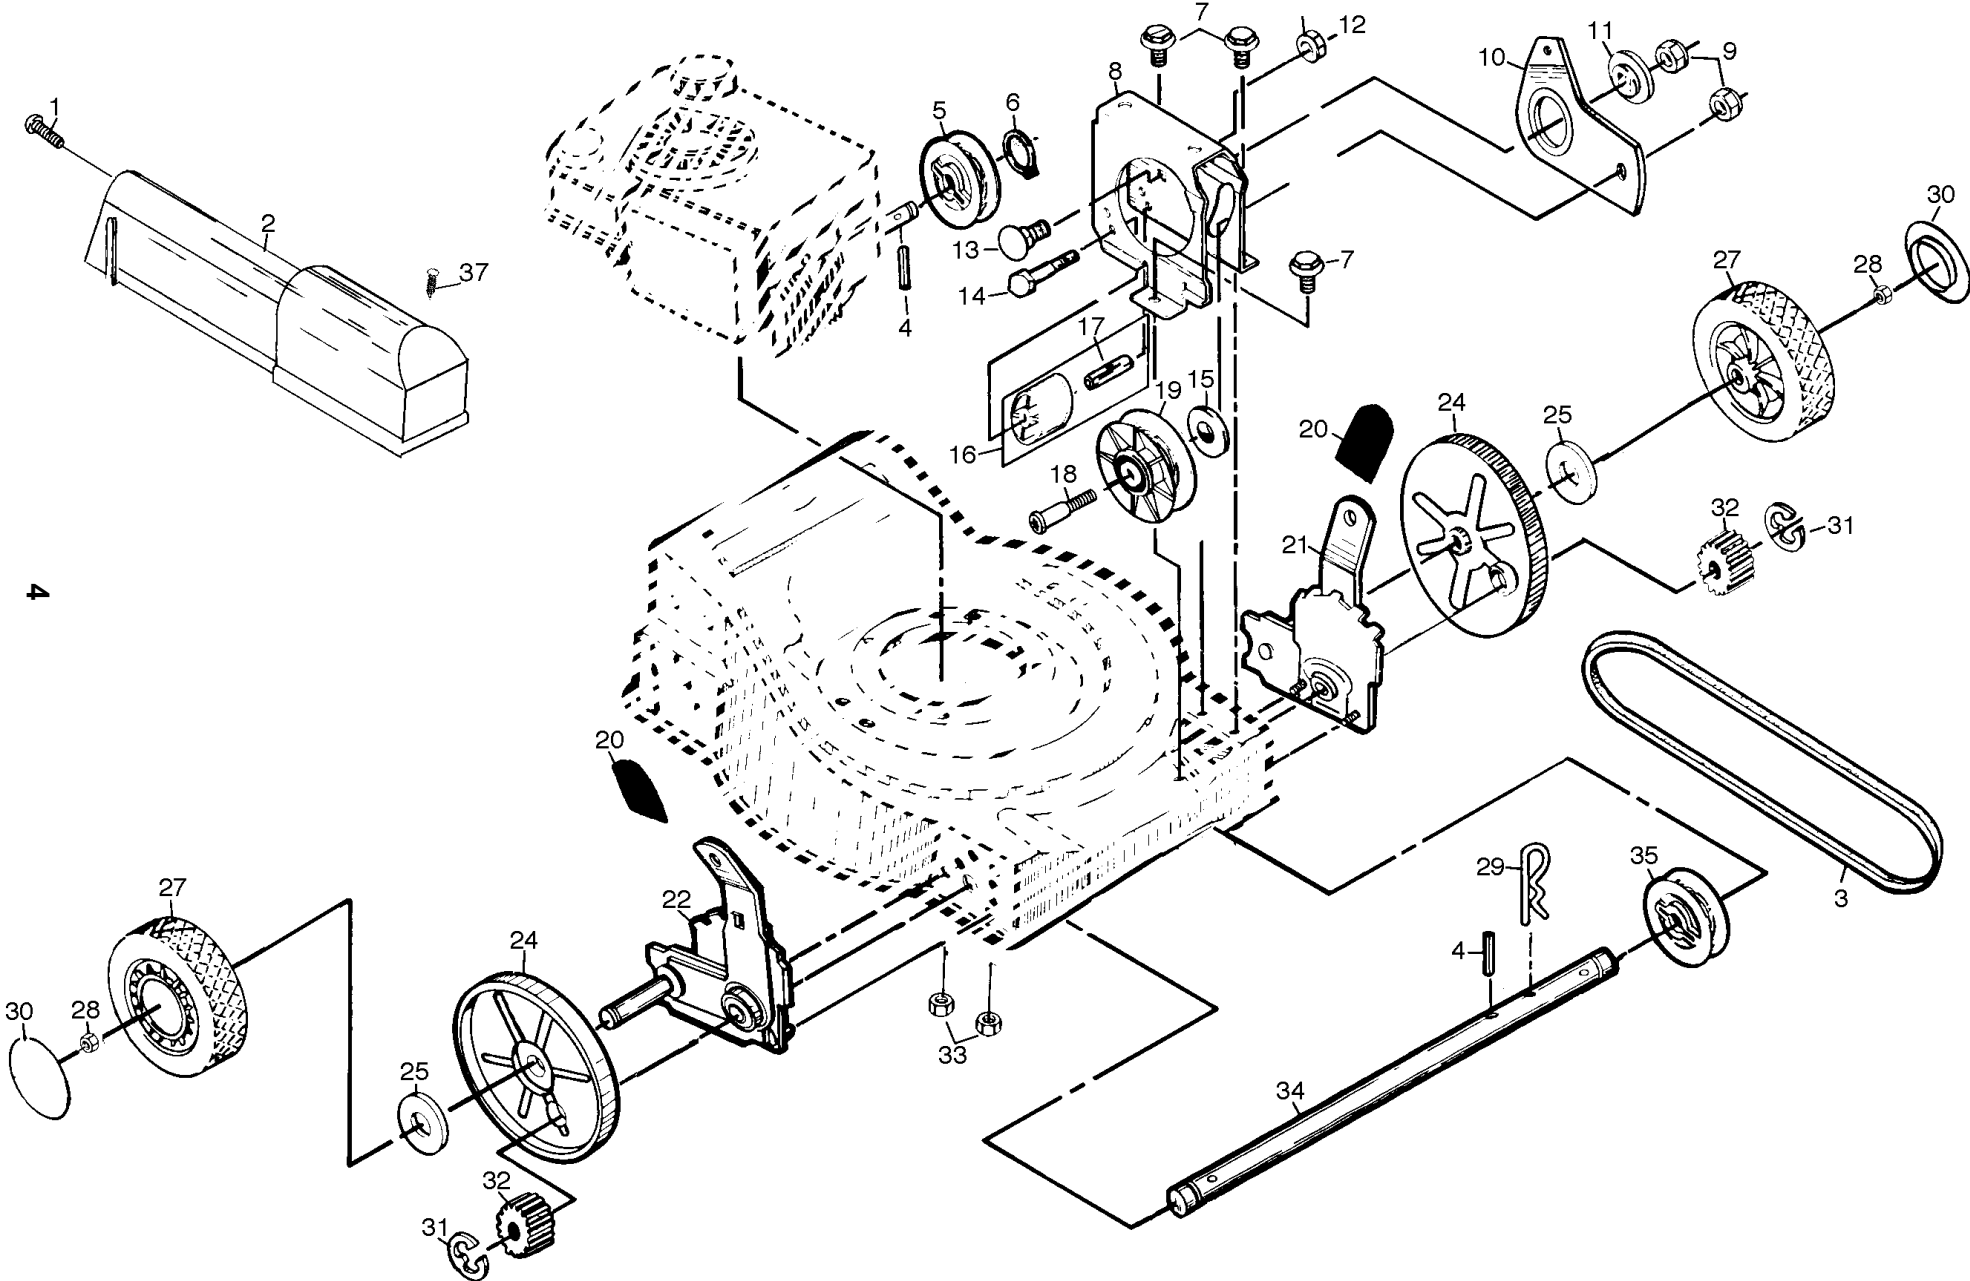

REPAIR PARTS

20" ROTARY LAWN MOWER - - MODEL NO. 150D (P150DTL), PRODUCT NO. 954 06 88-02

REPAIR PARTS

20" ROTARY LAWN MOWER - - MODEL NO. 150D (P150DTL), PRODUCT NO. 954 06 88-02

KEY NO.	PART NO.	DESCRIPTION	KEY NO.	PART NO.	DESCRIPTION
1	532141912	Hex Washer Head Screw #10-24 x 1.13	18	532088517	Shoulder Bolt 5/16-18 x 1-3/8
2	532154049	Drive Cover	19	532088516	Idler Pulley
3	532111924	Drive Belt	20	532087877	Selector Knob
4	532164795	Drive Pawl	21	532152018	Selector Assembly (Left)
5	532088043	Drive Pulley	22	532152019	Selector Assembly (Right)
6	812000030	Retaining Ring	24	532088080	Dust Cover
7	532054583	Screw 1/4-20 x 1/2	25	532067725	Washer
8	532125246	Clutch Frame	27	532850690	Wheel & Tire Assembly
9	532050962	Locknut 1/4-20	28	532145212	Locknut
10	532141429	Clutch Lever	29	532085179	Clip Retainer
11	532088067	Clutch Lever Spacer	30	532077400	Hubcap
12	532750253	Locknut 5/16-18	31	812000058	E-Ring
13	872070504	Carriage Bolt 5/16-18 x 1/2	32	532137054	Pinion
14	874350424	Hex Head Screw 1/4-20 x 1-1/2	33	532063601	Locknut 1/4-20
15	532088069	Spacer	34	532700537	Drive Shaft
16	532048160	Idler Assembly (Includes Key No. 17)	35	532088082	Driven Pulley
17	532088576	Idler Spacer	37	532701477	Push Fastener